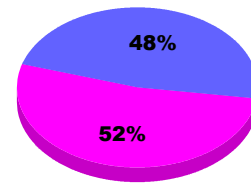

Gender Comparison 2012-2013

Jul/Aug/Sep

Legend: Male (Blue), Female (Magenta)